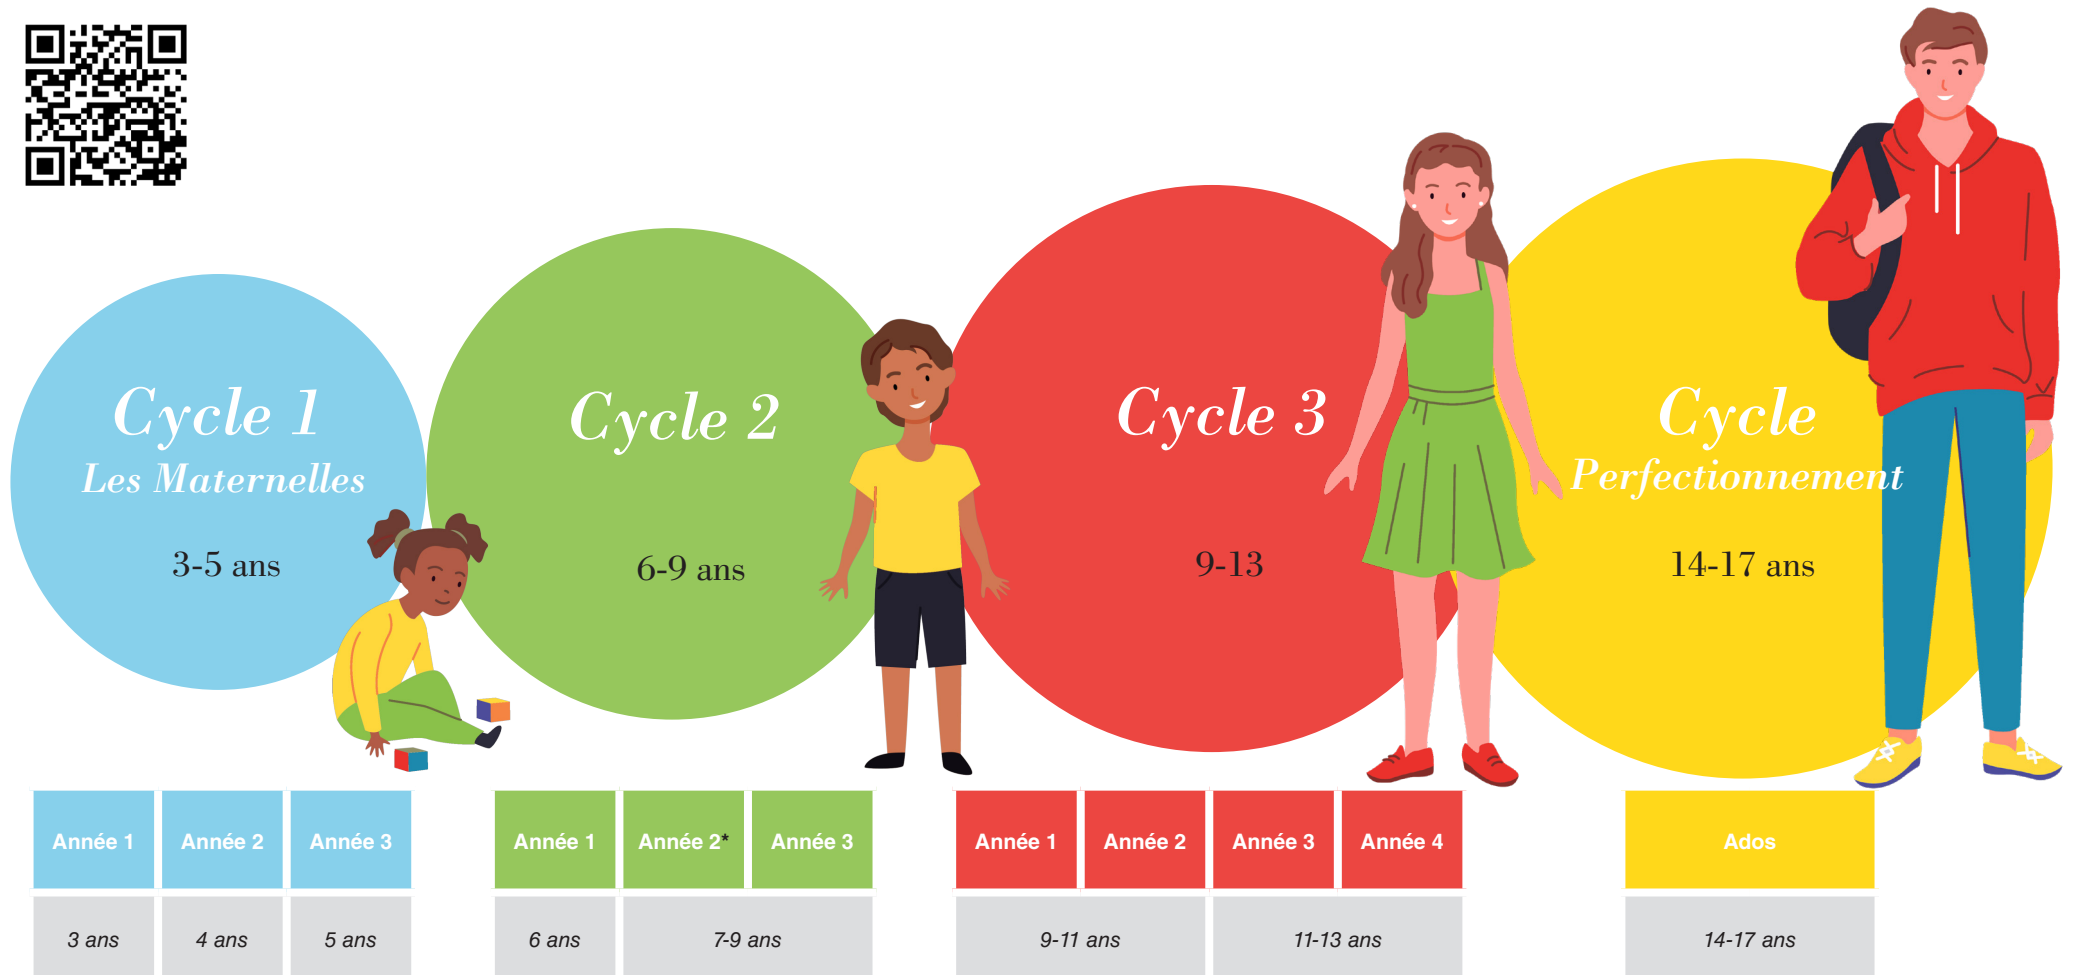

Cours pour Bilingues

Nouvelle offre dédiée aux enfants de familles francophones, souvent bi-nationales, scolarisées dans le système irlandais, qui souhaitent suivre un enseignement à la française: 3 Cycles (pour les enfants entre 3 et 13 ans) et 1 Cycle de perfectionnement (pour les adolescents entre 14 et 17 ans) forment une démarche progressive à dimension interculturelle pour en être en phase avec le contexte irlandais et les objectifs de l'Éducation Nationale française.

Les Apprentis Lecteurs

*Lecture en français obligatoire pour Cycle 2 Année 2